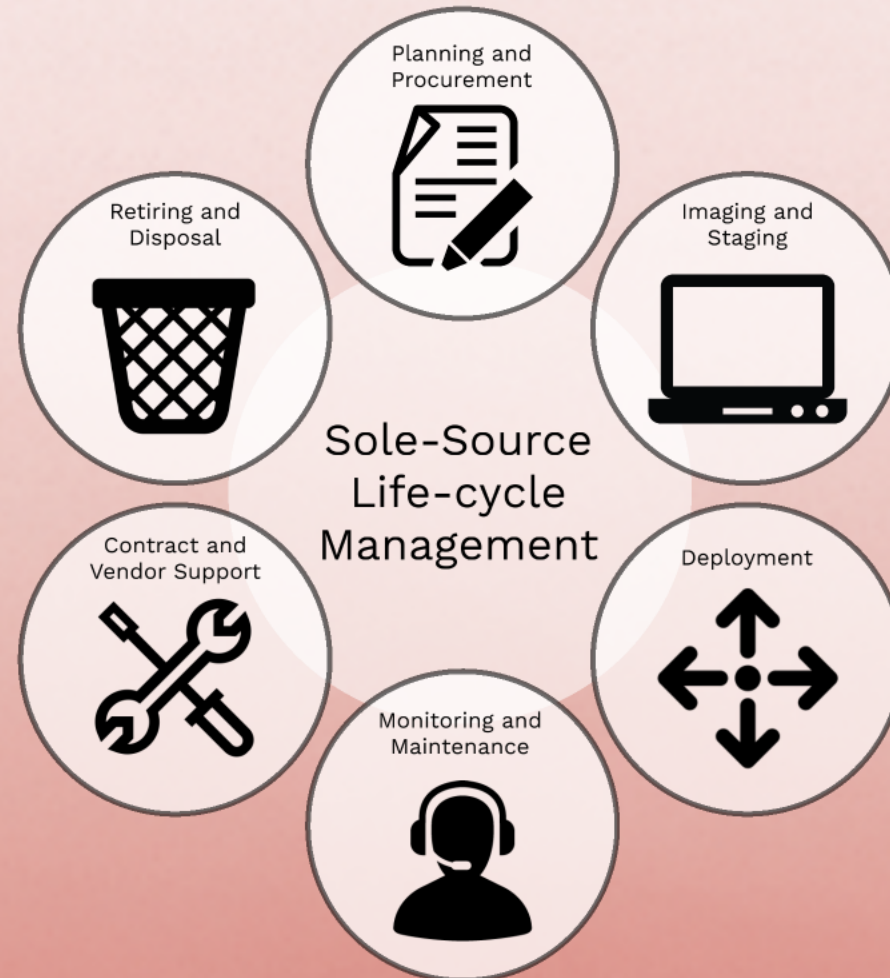

Who is Network 2000?

What We Have to Offer

Our Partners

New Products

Thank You

Network 2000 is a **sole-source** technology solutions company.

Become a member of our **Tech X** program.

- Waived travel and diagnostics fee
- Discounted hourly rates